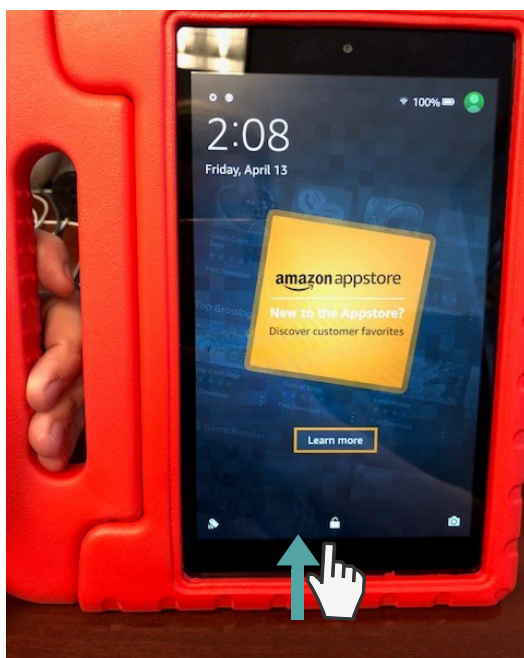

# ONLINE REGISTRATION WITH KINDLE FIRE TABLETS

1. PRESS BUTTON ON THE TOP RIGHT OF THE KINDLE TO TURN ON

2. SWIPE UP ON THE LOCK ICON

3. CLICK ON THE GOOGLE CHROME APP

4. CLICK THE 3 DOTS : ON THE TOP RIGHT CORNER OF THE TOOLBAR

5. SELECT BOOKMARKS

6. SELECT THE APPROPRIATE SURVEY

AFTER THE SURVEY IS COMPLETE, REPEAT STEPS 4-6 TO NAVIGATE TO A NEW SURVEY FOR THE NEXT STUDENT.