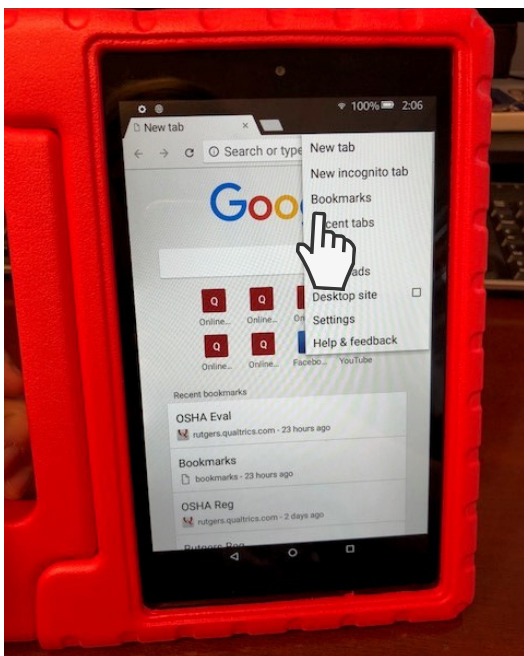

# ONLINE REGISTRATION WITH KINDLE FIRE TABLETS

1. PRESS BUTTON ON THE TOP RIGHT OF THE KINDLE TO TURN ON

2. SWIPE UP ON THE LOCK ICON

3. CLICK ON THE GOOGLE CHROME APP

4. CLICK THE 3 DOTS : ON THE TOP RIGHT CORNER OF THE TOOLBAR

5. SELECT BOOKMARKS

6. SELECT THE APPROPRIATE SURVEY

AFTER THE SURVEY IS COMPLETE, REPEAT STEPS 4-6 TO NAVIGATE TO A NEW SURVEY FOR THE NEXT STUDENT.