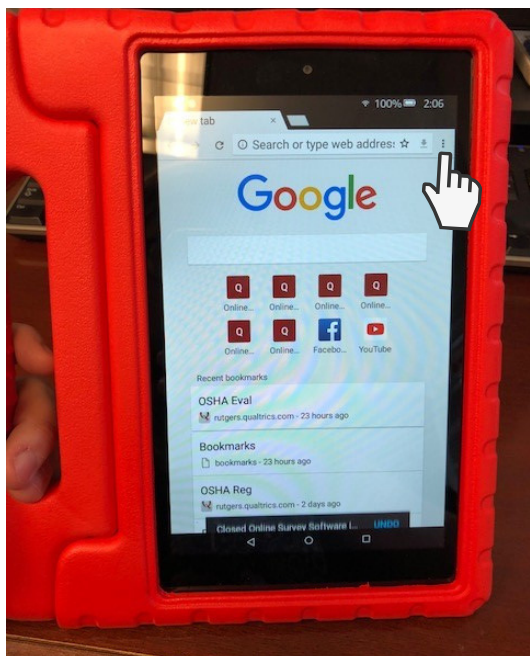

# ONLINE REGISTRATION WITH KINDLE FIRE TABLETS

1. PRESS BUTTON ON THE TOP RIGHT OF THE KINDLE TO TURN ON

2. SWIPE UP ON THE LOCK ICON

3. CLICK ON THE GOOGLE CHROME APP

4. CLICK THE 3 DOTS : ON THE TOP RIGHT CORNER OF THE TOOLBAR

5. SELECT BOOKMARKS

6. SELECT THE APPROPRIATE SURVEY

AFTER THE SURVEY IS COMPLETE, REPEAT STEPS 4-6 TO NAVIGATE TO A NEW SURVEY FOR THE NEXT STUDENT.