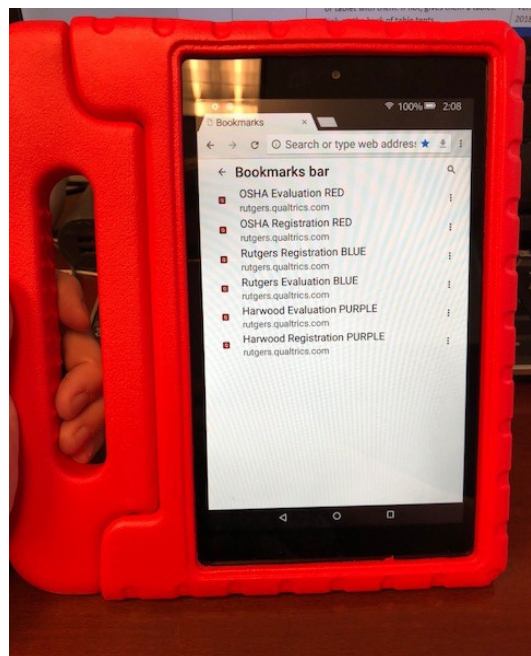

# ONLINE REGISTRATION WITH KINDLE FIRE TABLETS

1. PRESS BUTTON ON THE TOP RIGHT OF THE KINDLE TO TURN ON

2. SWIPE UP ON THE LOCK ICON

3. CLICK ON THE GOOGLE CHROME APP

4. CLICK THE 3 DOTS : ON THE TOP RIGHT CORNER OF THE TOOLBAR

5. SELECT BOOKMARKS

6. SELECT THE APPROPRIATE SURVEY

AFTER THE SURVEY IS COMPLETE, REPEAT STEPS 4-6 TO NAVIGATE TO A NEW SURVEY FOR THE NEXT STUDENT.