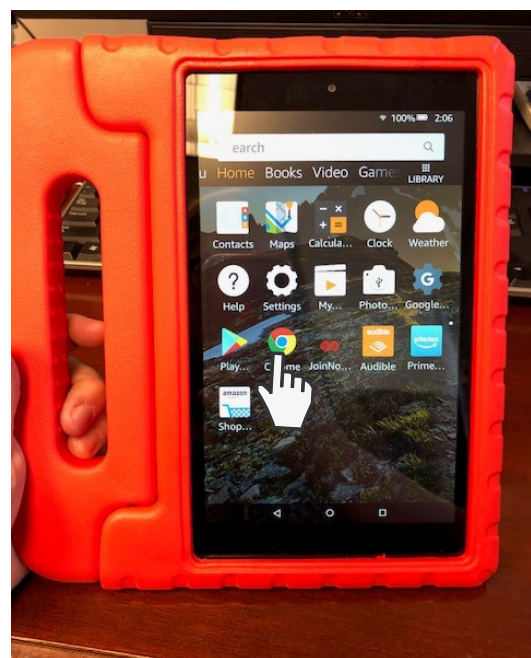

# ONLINE REGISTRATION WITH KINDLE FIRE TABLETS

1. PRESS BUTTON ON THE TOP RIGHT OF THE KINDLE TO TURN ON

2. SWIPE UP ON THE LOCK ICON

3. CLICK ON THE GOOGLE CHROME APP

4. CLICK THE 3 DOTS : ON THE TOP RIGHT CORNER OF THE TOOLBAR