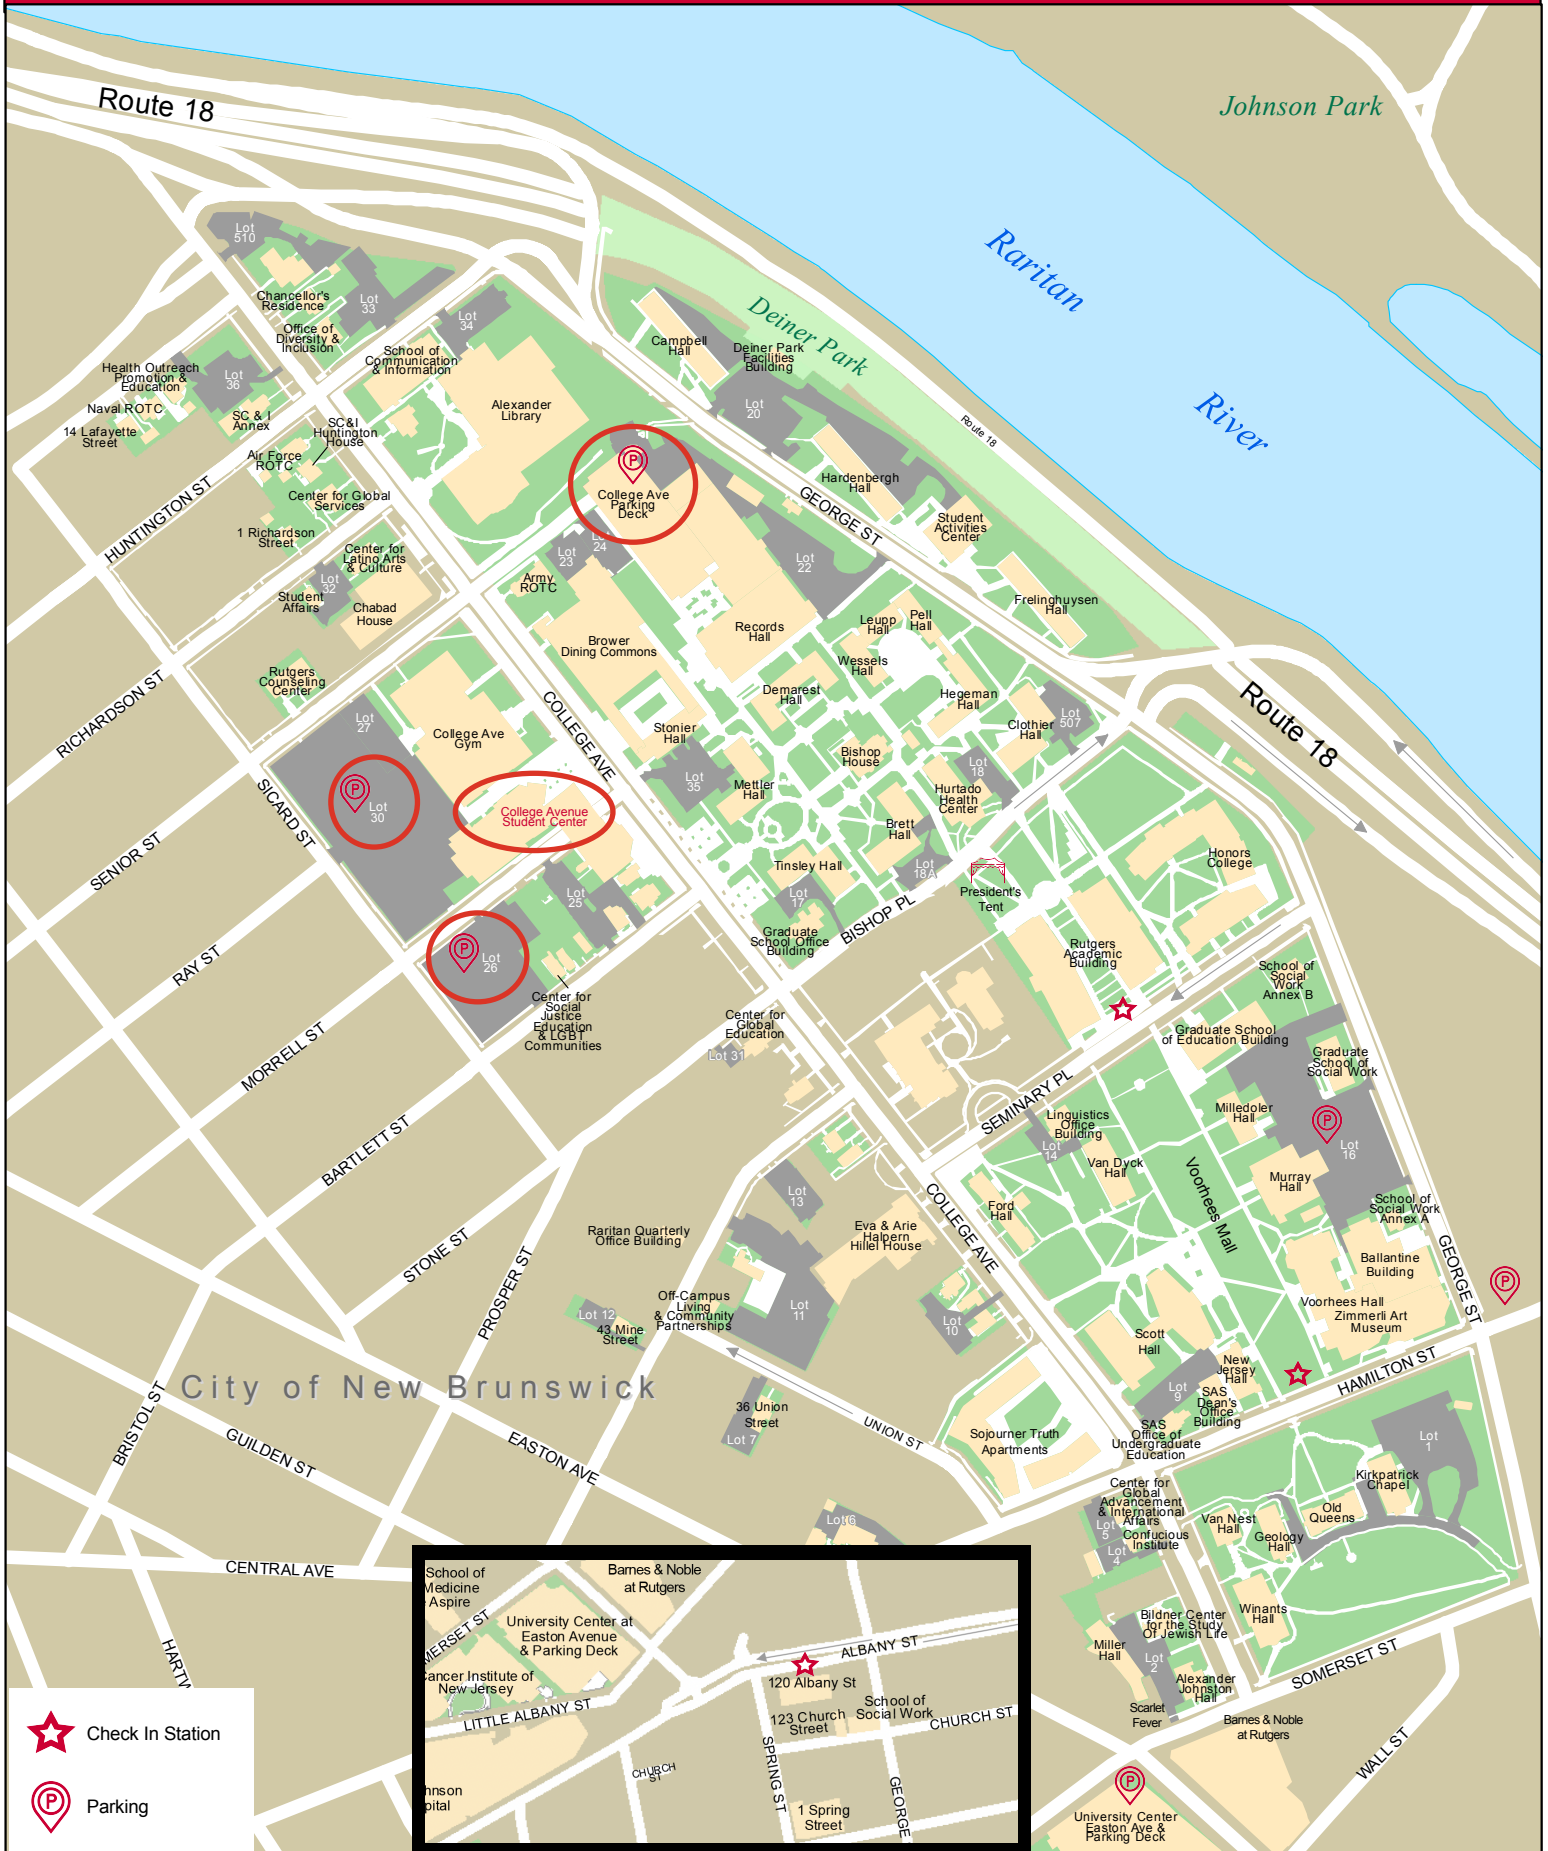

RUTGERS

UNIVERSITY | NEW BRUNSWICK

College Avenue

★ Check In Station

P Parking